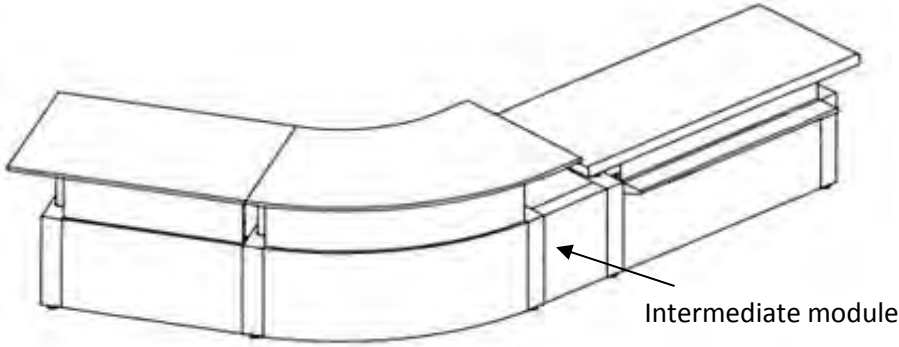

CONCERTINA COUNTER

Intermediate modules

With steel front panel		
Description	Intermediate module	

W44 cm	B360008703	
W87 cm	B360008873	

With wooden front panel (beechwood)		

W44 cm	B360008704	
W87 cm	B360008874