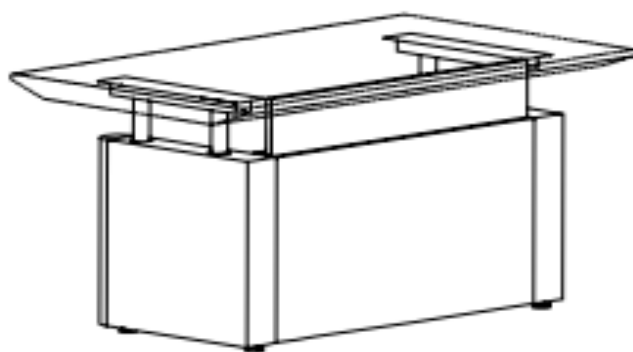

CONCERTINA COUNTER

Straight base modules without counter tops

With steel front panel			
Description	Starter module		Add-on module

Straight base module - W110 cm - steel upper panel

Electronically adjustable height (*)	B36000100011340		B36000200011340
Fixed height	B36000107011340		B36000207011340

Straight base module - W150 cm - steel upper panel

Electronically adjustable height (*)	B36000100015340		B36000200015340
Fixed height	B36000107015340		B36000207015340

Straight base module - W110 cm - perforated steel upper panel

Electronically adjustable height (*)	B36000100011350		B36000200011350
Fixed height	B36000107011350		B36000207011350

Straight base module - W150 cm - perforated steel upper panel

Electronically adjustable height (*)	B36000100015350		B36000200015350
Fixed height	B36000107015350		B36000207015350

With wooden front panel (beechwood)			
Description	Starter module		Add-on module

Straight base module - W110 cm - steel upper panel

Electronically adjustable height (*)	B36000100011440		B36000200011440
Fixed height	B36000107011440		B36000207011440

Straight base module - W150 cm - steel upper panel

Electronically adjustable height (*)	B36000100015440		B36000200015440
Fixed height	B36000107015440		B36000207015440

Straight base module - W110 cm - perforated steel upper panel

Electronically adjustable height (*)	B36000100011450		B36000200011450
Fixed height	B36000107011450		B36000207011450

Straight base module - W150 cm - perforated steel upper panel

Electronically adjustable height (*)	B36000100015450		B36000200015450
Fixed height	B36000107015450		B36000207015450

(*) When ordering you need to mention whether it is a freestanding desk or whether it is followed by one or two add-ons.