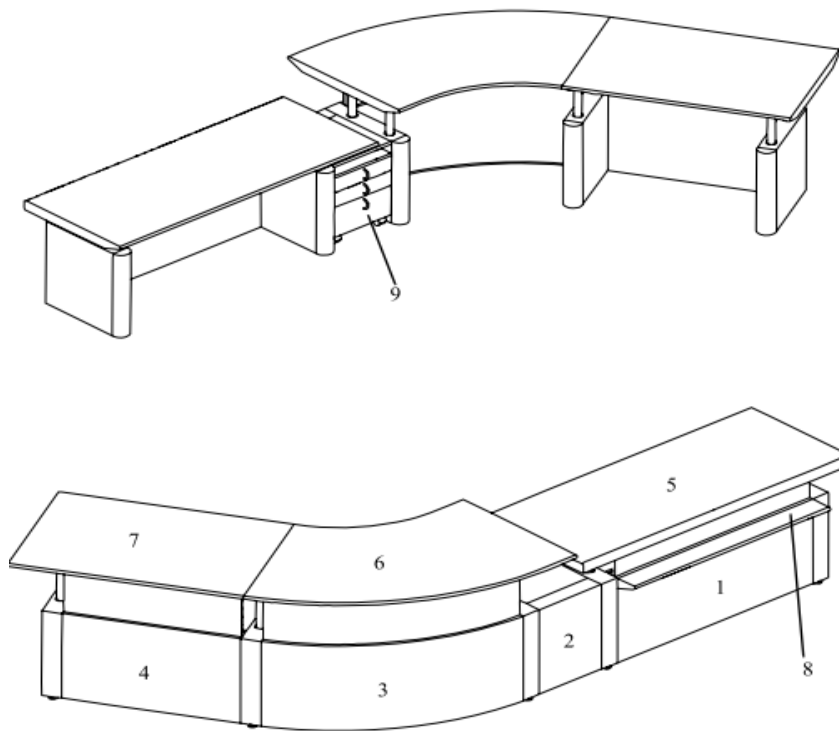

City black 51
RAL 7021

Black pearl 231

Black 232

CONCERTINA COUNTER

Configuration

No	Item	Description
1.	B36000107015340	Straight start base module with steel front panel and steel upper panel. W150 cm. Fixed height.
2.	B360008703	Intermediate module. W44 cm.
3.	B36000100060340	60° curved base module with steel front panel and steel upper panel. Electronically adjustable height.
4	B36000200011340	Straight add-on base module with steel front panel and steel upper panel. W110 cm. Electronically adjustable height.
5.	B36002119380	Freestanding straight counter top. D78 cm x W190 cm.
6.	B36002160470	Left side free 60° curved counter top. D90 cm.
7.	B36002113460	Right side free straight counter top. D90 cm x W130 cm.
8.	B36001015	Bag shelf. W150 cm.
9.	B366000031229	Drawer pedestal without central lock. With 3 drawers and castors.