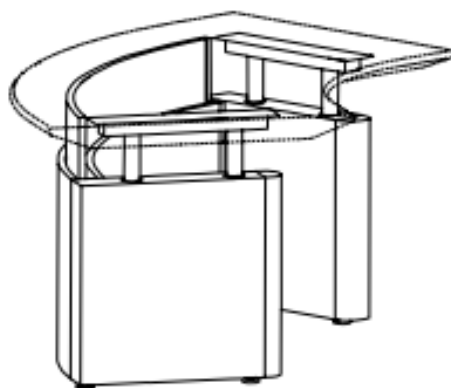

CONCERTINA COUNTER

45° and 60° curved base modules without counter tops

With steel front panel			
Description	Starter module		Add-on module

Curved base module - 45° - steel upper panel**

Electronically adjustable height (*)	B36000100045340		B36000200045340
Fixed height	B36000107045340		B36000207045340

Curved base module - 60° - steel upper panel

Electronically adjustable height (*)	B36000100060340		B36000200060340
Fixed height	B36000107060340		B36000207060340

Curved base module - 45° - perforated steel upper panel**

Electronically adjustable height (*)	B36000100045350		B36000200045350
Fixed height	B36000107045350		B36000207045350

Curved base module - 60° - perforated steel upper panel

Electronically adjustable height (*)	B36000100060350		B36000200060350
Fixed height	B36000107060350		B36000207060350

With wooden front panel (beechwood)			
Description	Starter module		Add-on module

Curved base module - 45° - steel upper panel**

Electronically adjustable height (*)	B36000100045440		B36000200045440
Fixed height	B36000107045440		B36000207045440

Curved base module - 60° - steel upper panel

Electronically adjustable height (*)	B36000100060440		B36000200060440
Fixed height	B36000107060440		B36000207060440

Curved base module - 45° - perforated steel upper panel**

Electronically adjustable height (*)	B36000100045450		B36000200045450
Fixed height	B36000107045450		B36000207045450

Curved base module - 45° - perforated steel upper panel

Electronically adjustable height (*)	B36000100060450		B36000200060450
Fixed height	B36000107060450		B36000207060450

(*) When ordering you need to mention whether it is a freestanding desk or whether it is followed by one or two add-ons.

(**) We do not recommend using 45° counters as freestanding due to minimal legroom between panel frames.